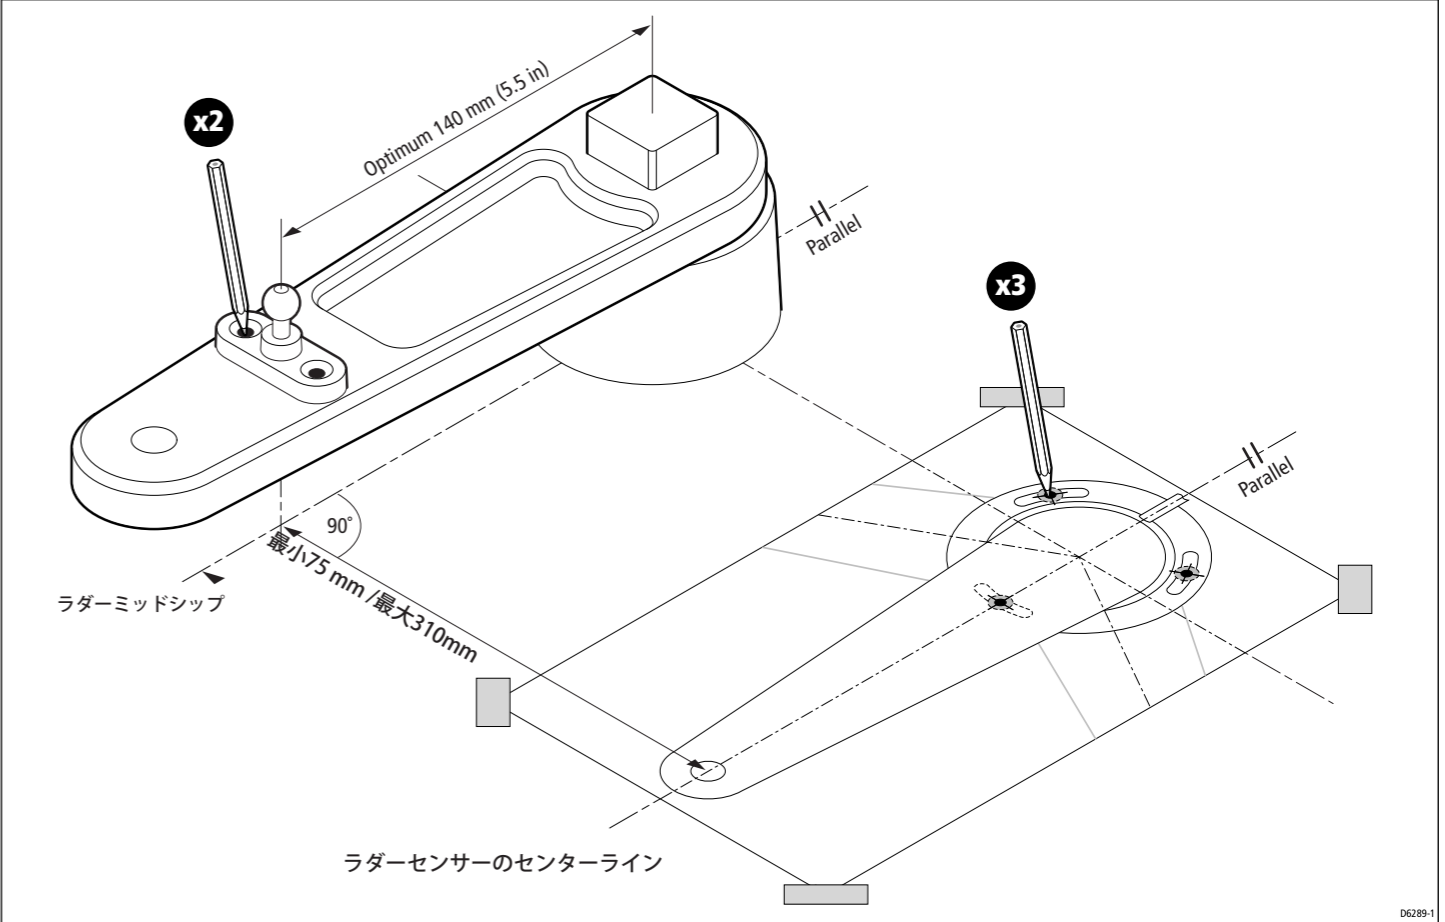

付属部品

必要な工具

87012-3

その他のテンプレート

1. インストールチェック

D6288-1

2.

D6289-1

3.

D6290-1