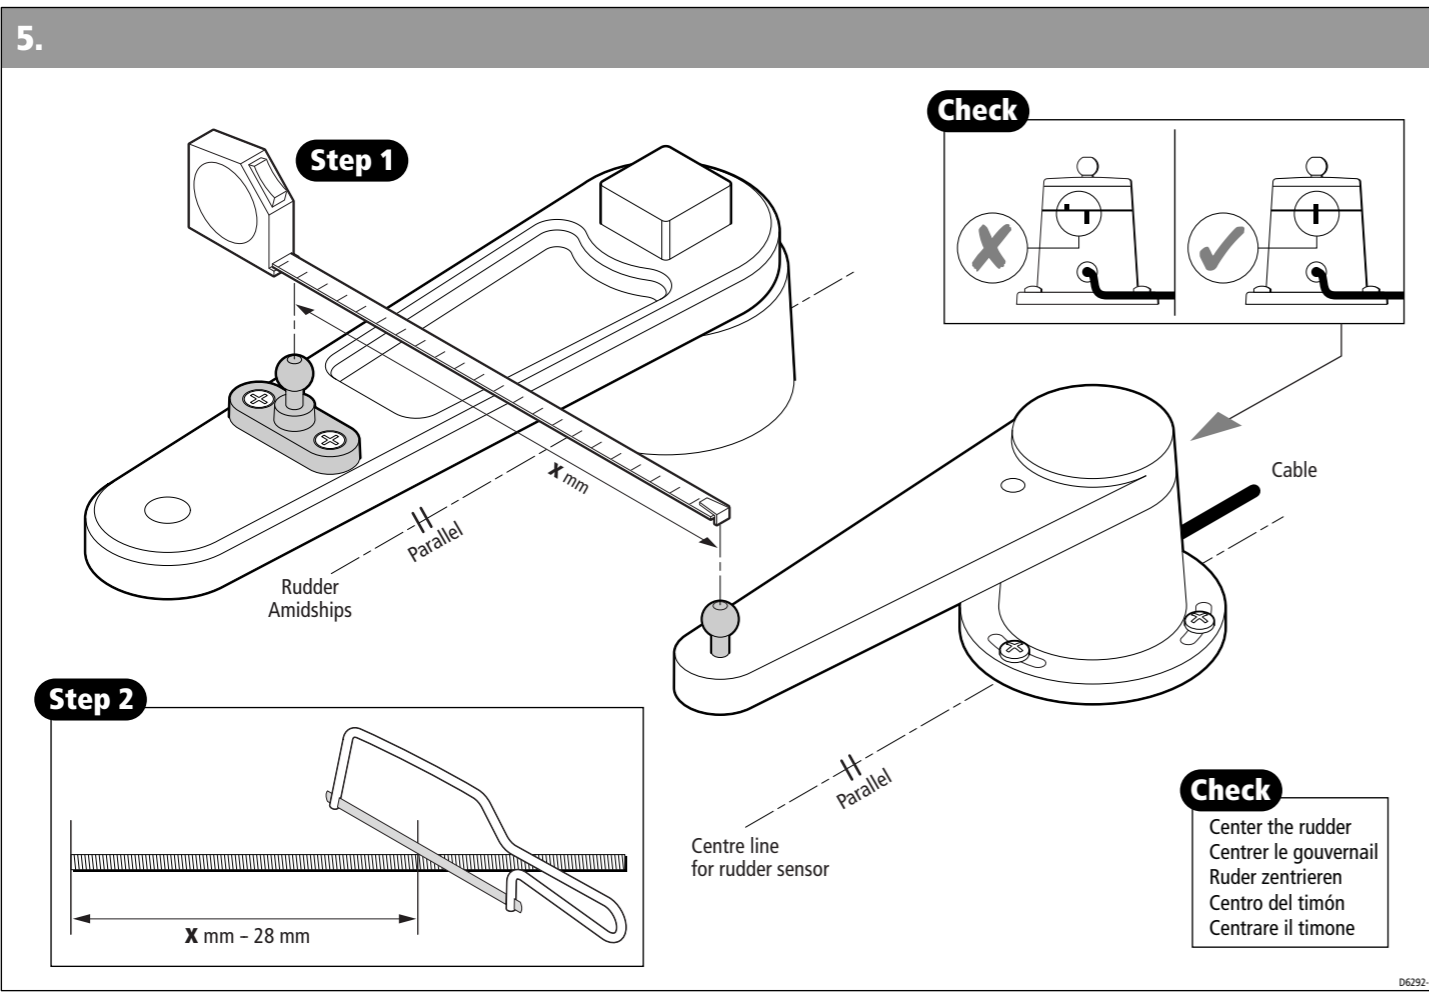

# Rotary Rudder Reference Transducer

Rotary Rudder Reference Transducer - dimensions

D4426-1