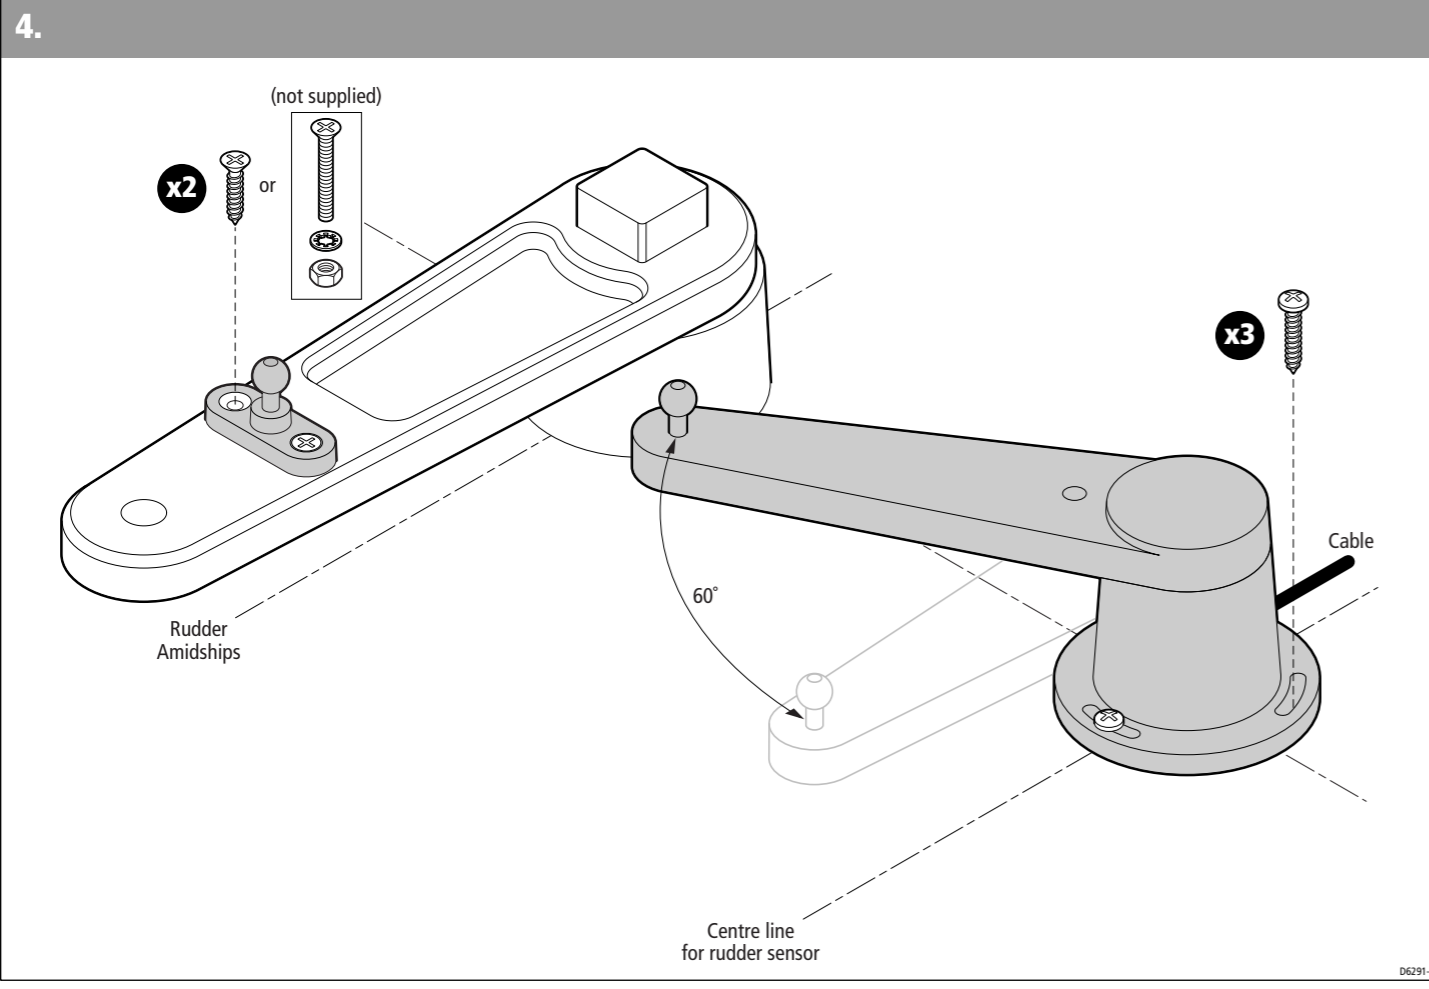

# Rotary Rudder Reference Transducer

Rotary Rudder Reference Transducer - dimensions

D4426-1