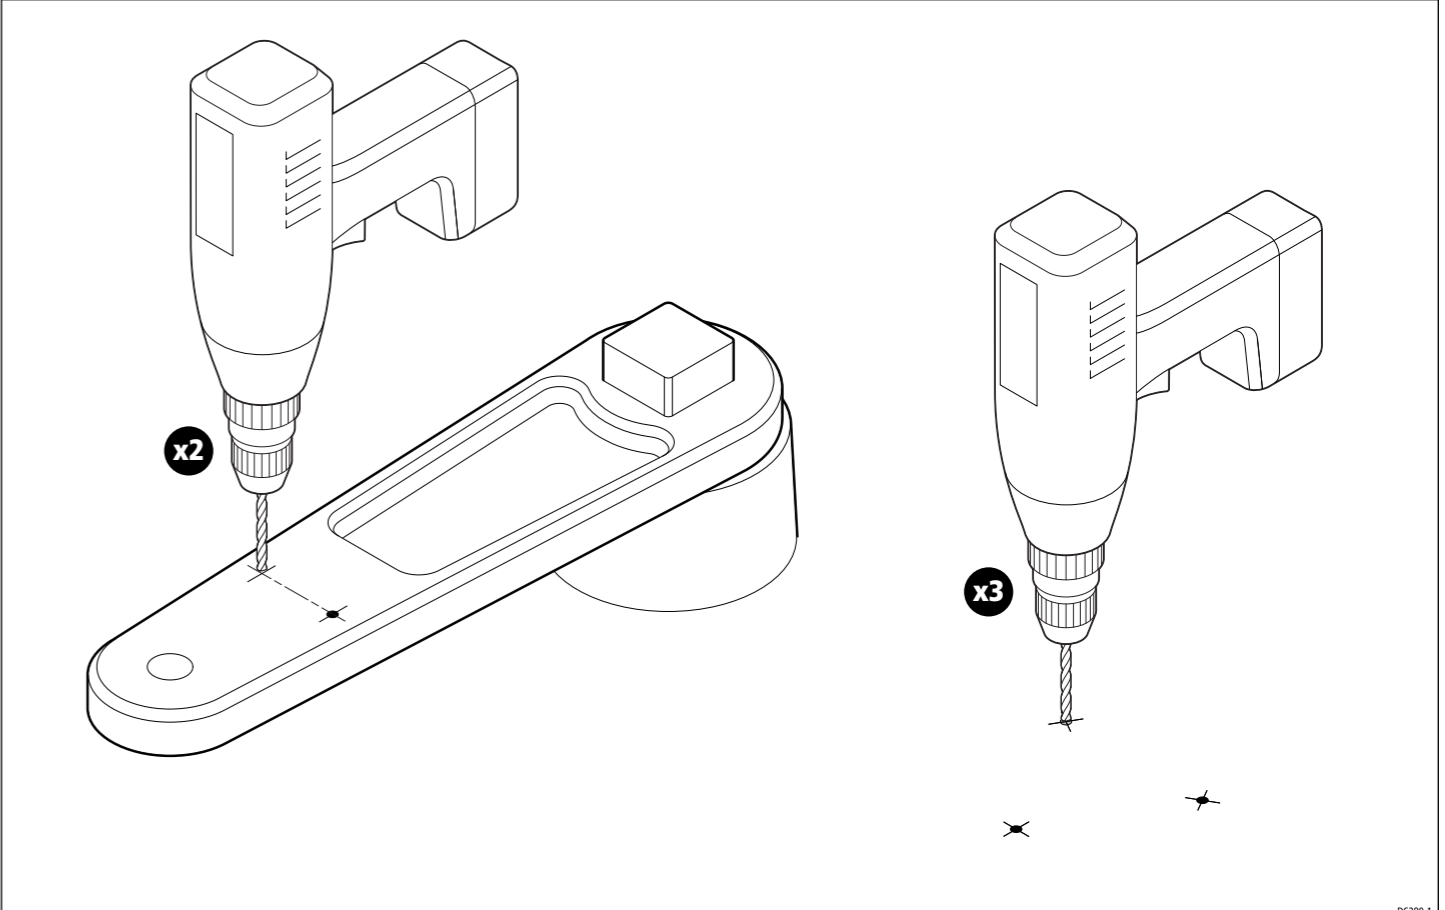

付属部品

必要な工具

87012-3

その他のテンプレート

1. インストールチェック

D6288-1

2.

D6289-1

3.

D6290-1