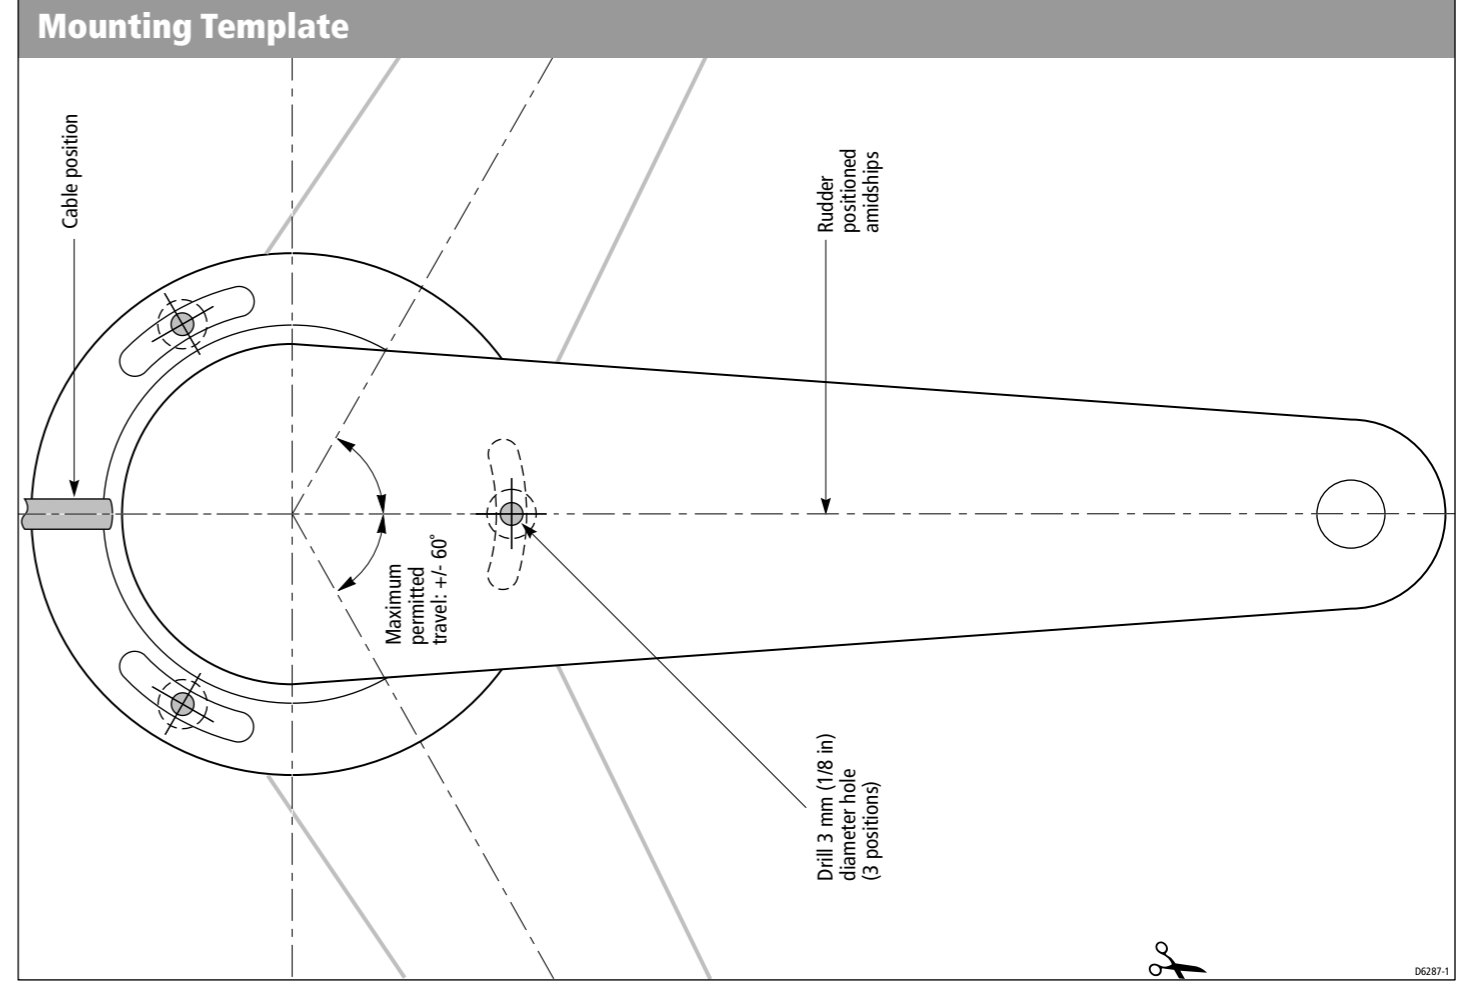

3.

D6290-1

# Rotary Rudder Reference Transducer

Rotary Rudder Reference Transducer - dimensions

D4426-1