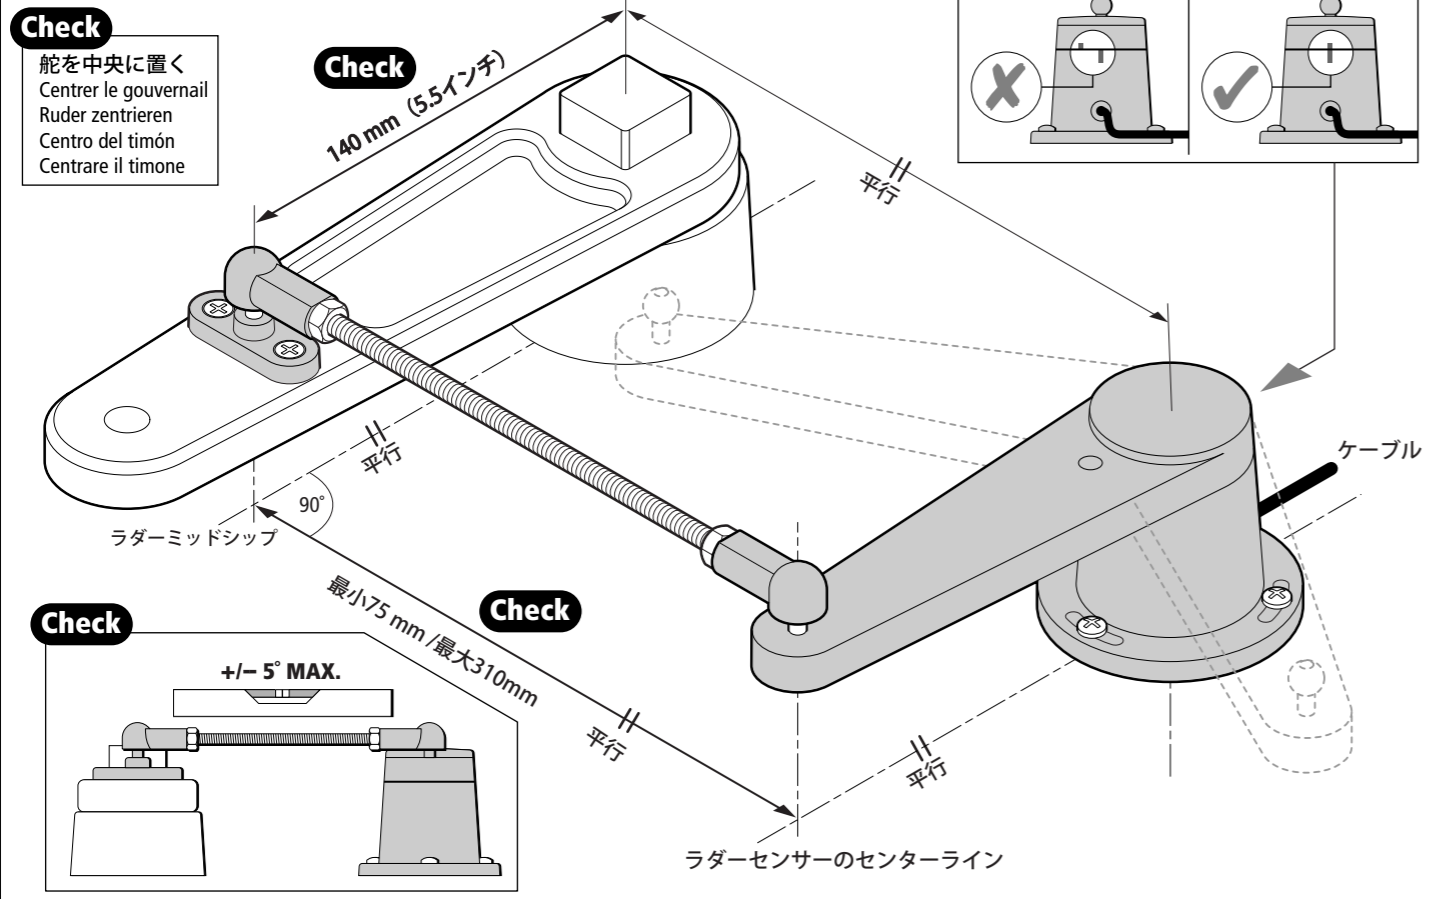

その他のテンプレート

1. インストールチェック