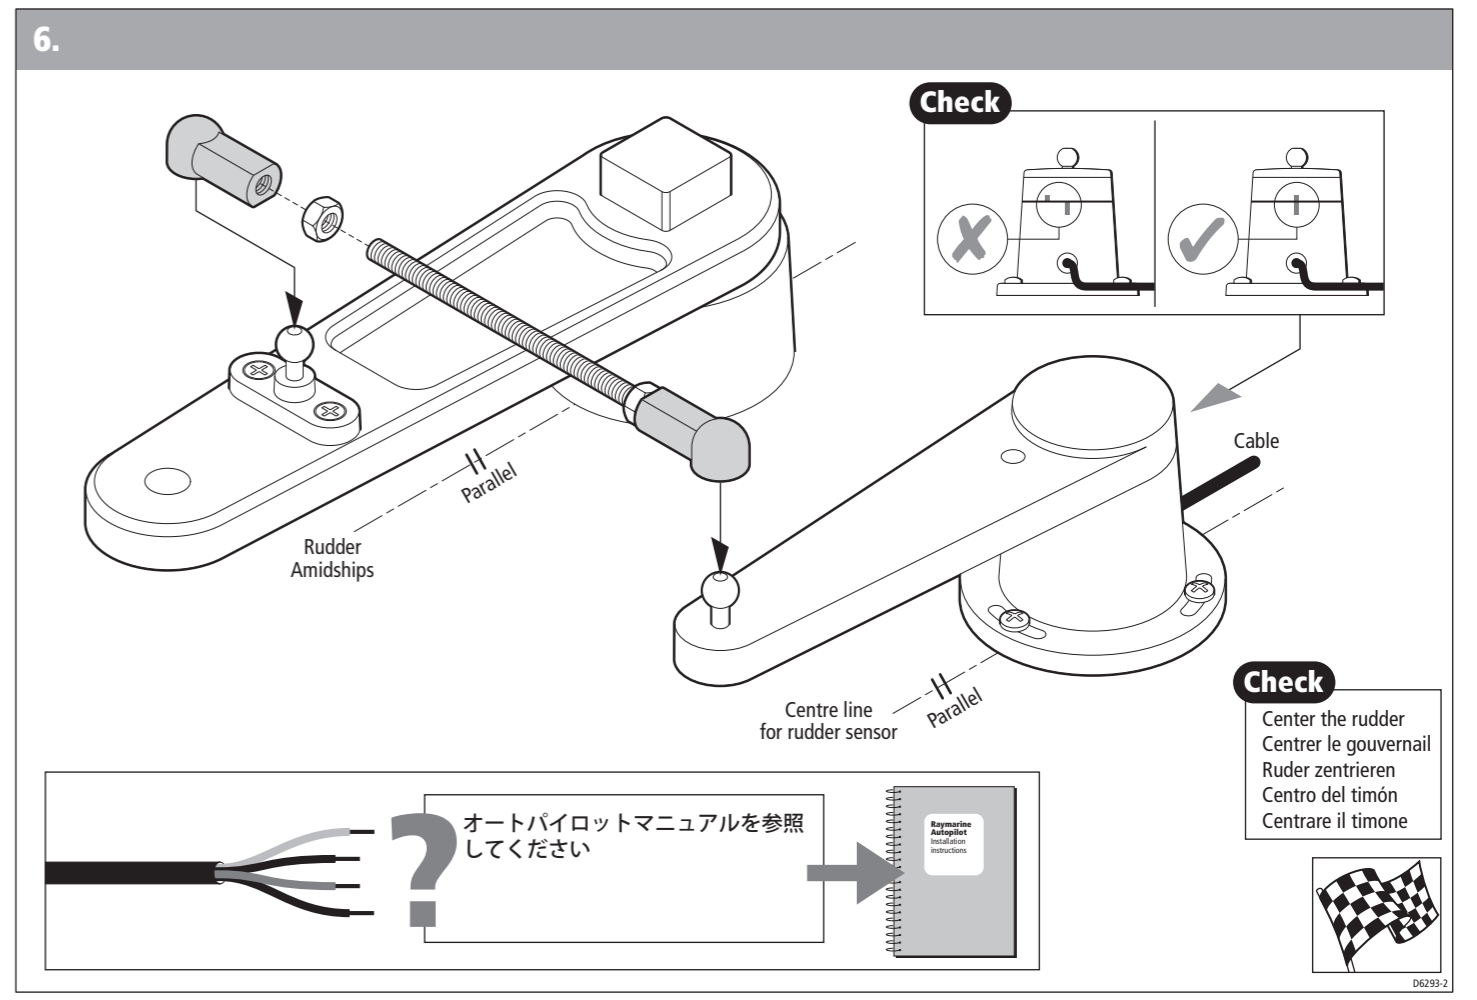

# Rotary Rudder Reference Transducer

Rotary Rudder Reference Transducer - dimensions

D4426-1