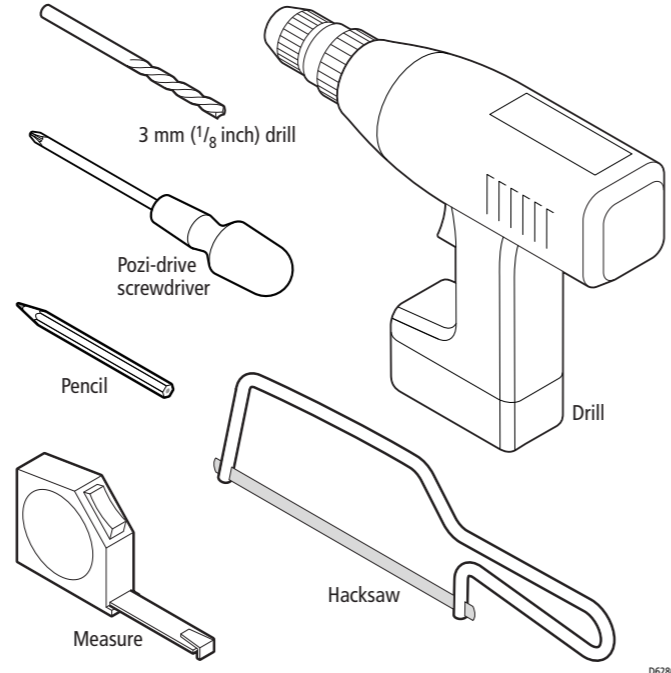

付属部品

必要な工具

87012-3

その他のテンプレート

1. インストールチェック

D6288-1

2.

D6289-1

3.

D6290-1