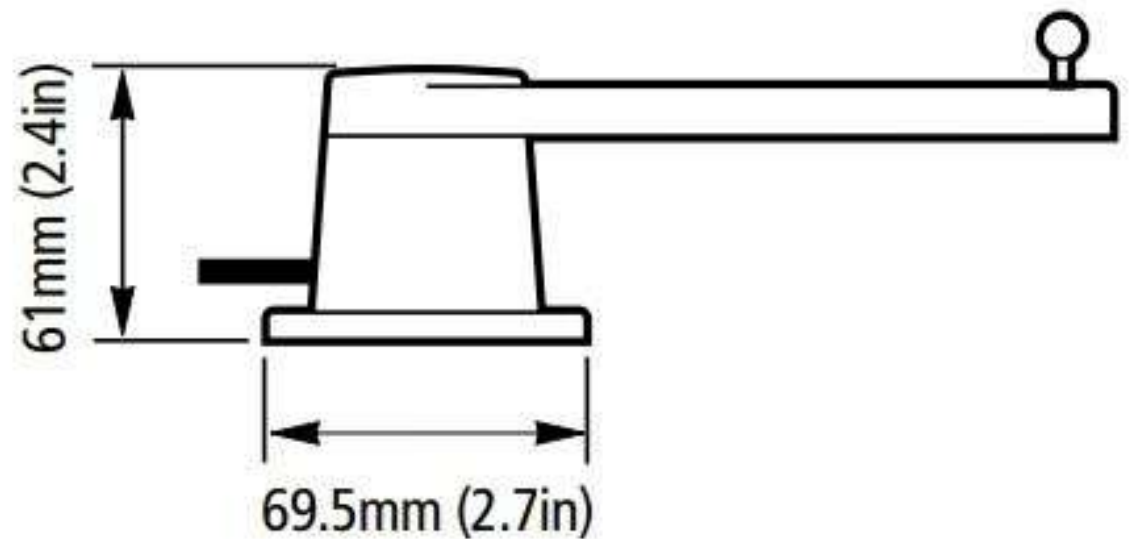

# Rotary Rudder Reference Transducer

Rotary Rudder Reference Transducer - dimensions

D4426-1