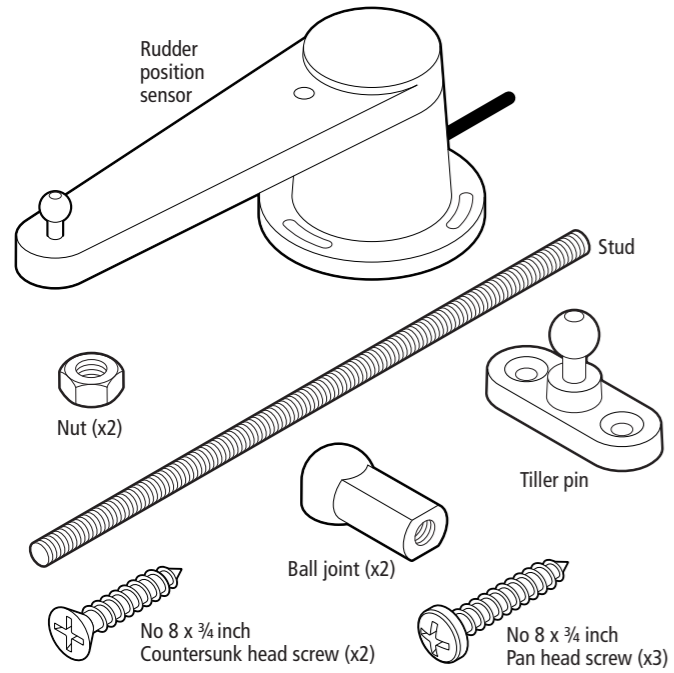

付属部品

必要な工具

87012-3

その他のテンプレート

1. インストールチェック

D6288-1

2.

D6289-1

3.

D6290-1