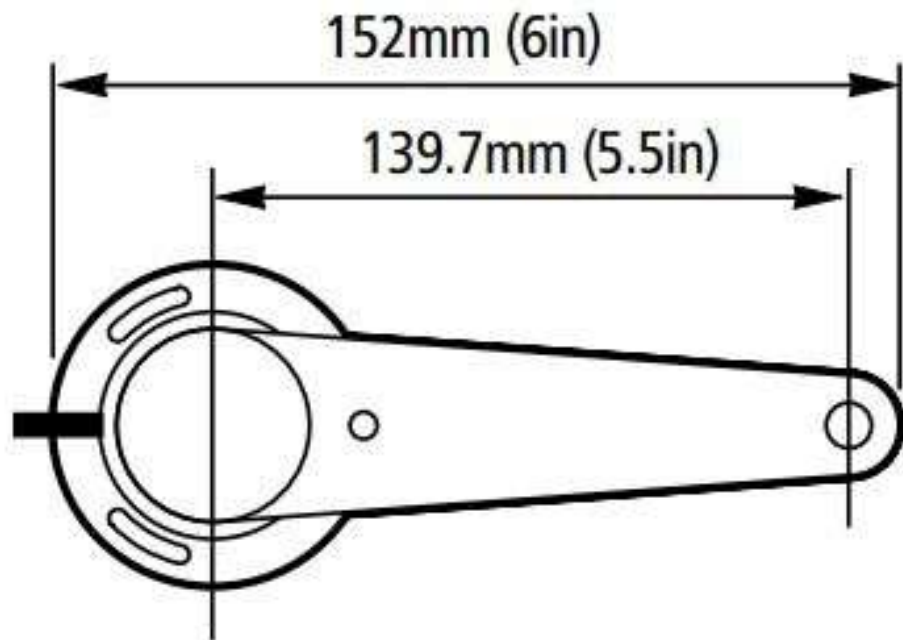

# Rotary Rudder Reference Transducer

Rotary Rudder Reference Transducer - dimensions

D4426-1